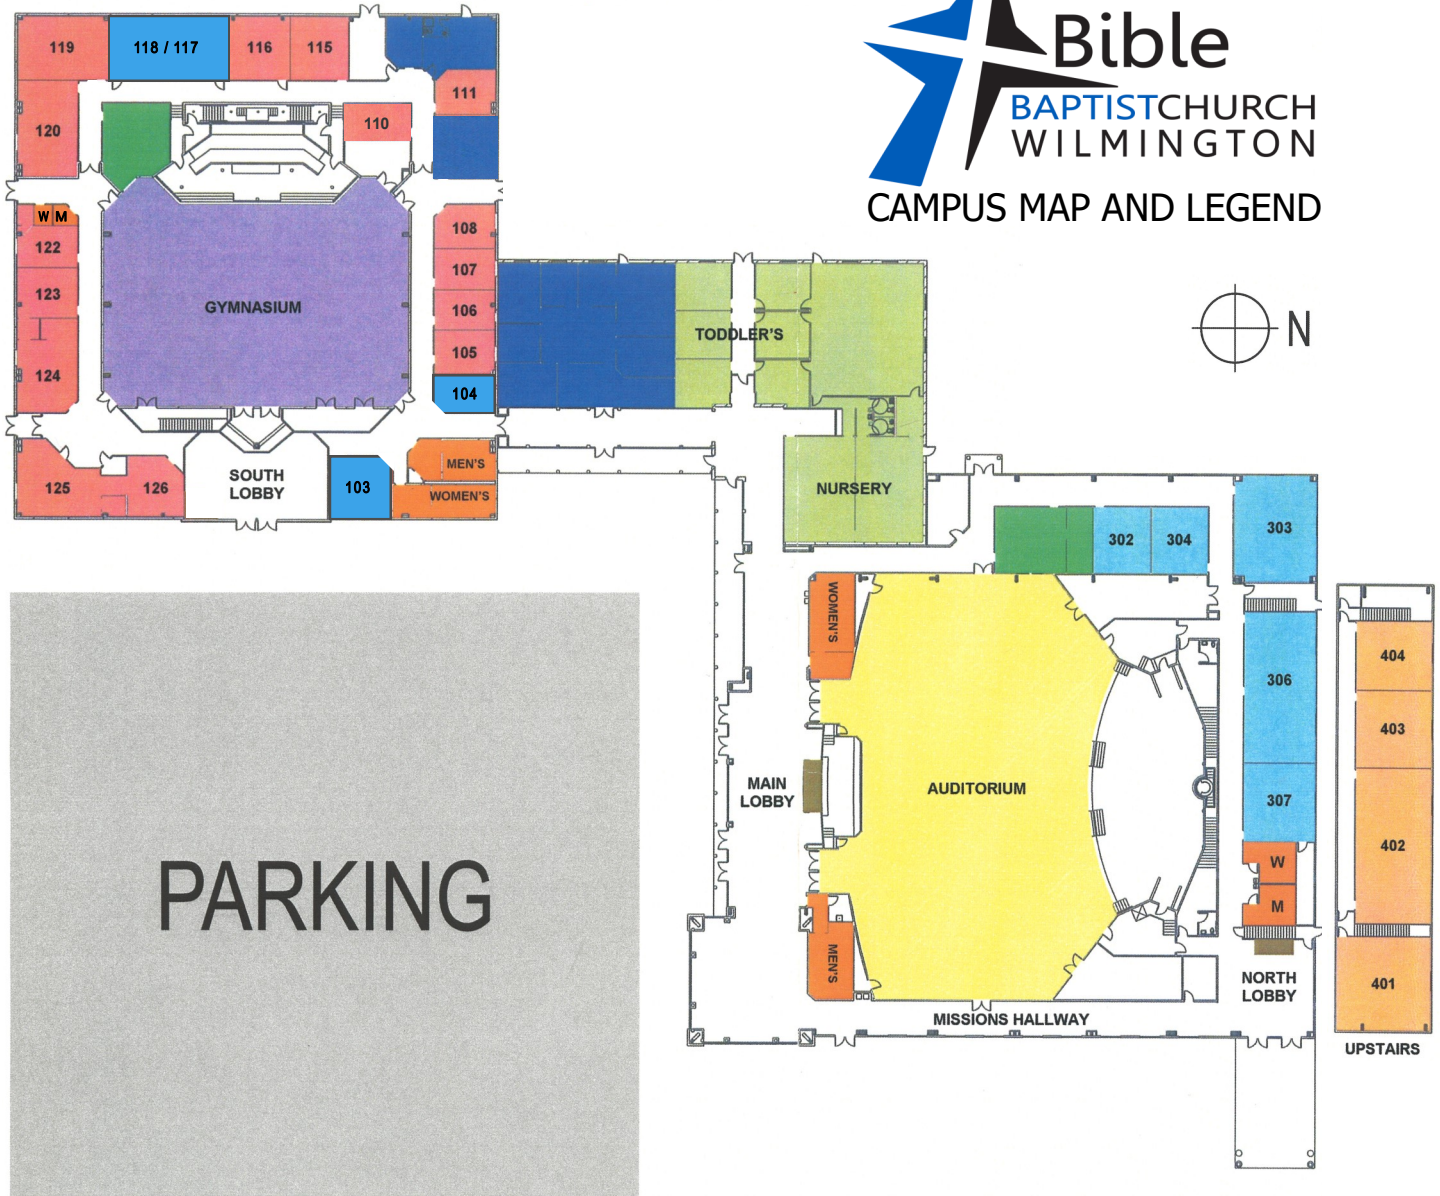

Floor Plan

CAMPUS MAP AND LEGEND

Children's Department

4-5 Yr. Old Boys	Rm. 126
4-5 Yr. Old Girls	Rm. 125
Kindergarten Boys	Rm. 124
Kindergarten Girls	Rm. 123
1st Grade Boys	Rm. 108
1st Grade Girls	Rm. 122
2nd Grade Boys	Rm. 110
2nd Grade Girls	Rm. 120
3rd & 4th Grade Boys	Rm. 116
3rd Grade Girls	Rm. 106
4th Grade Girls	Rm. 115
5th Grade Boys	Rm. 105
5th Grade Girls	Rm. 107

Nursery Department

Youth Department

6th-8th Grade Boys	Rm. 404
6th-8th Grade Girls	Rm. 403
Senior High	Rm. 402

Gymnasium

Homebuilders:
Married Couples 39 & Under

Auditorium

Auditorium Class - All Ages

Adult Department

College & Career 18-30	Rm. 118
Legacy Builders:	Rm. 303
Married Couples 40-54	
Heritage Builders:	Rm. 306
Married Couples 55-69	
The Classics:	Rm. 307
Married Couples 70 & Above	
Men 26 & Above	Rm. 104
Ladies 26-59	Rm. 103
Joyful Ladies:	Rm. 302
60 & Above	
Overcomers Class	Rm. 304
Shepherd's Heart	Rm. 111